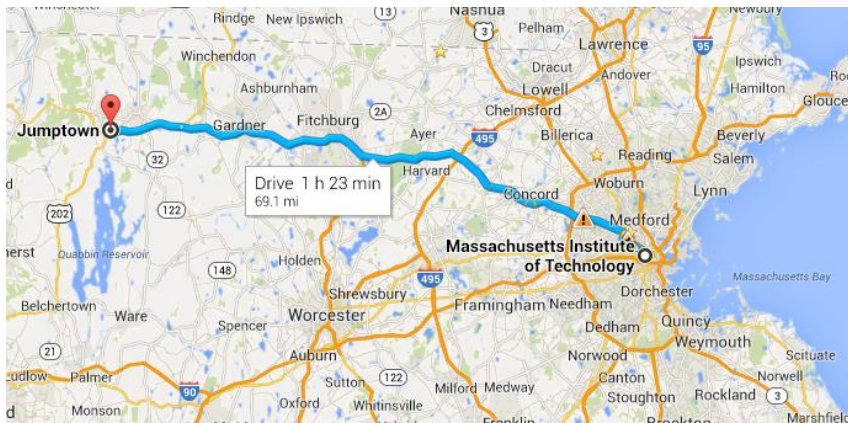

Banks

Member at Large
A-licensed
70 skydives!

- 10 licensed jumpers at MIT and in the nearby community
- 3 students working on their solo license

Where We Jump

- Jumptown (Orange, MA)
 - 1.5 hr drive from MIT
 - USPA Group Member dropzone
 - Experienced, AFF, and tandem
- Skydive Pepperell (Pepperell, MA)
 - 1 hr drive from MIT
 - USPA Group Member dropzone
 - Experienced, AFF, and tandem