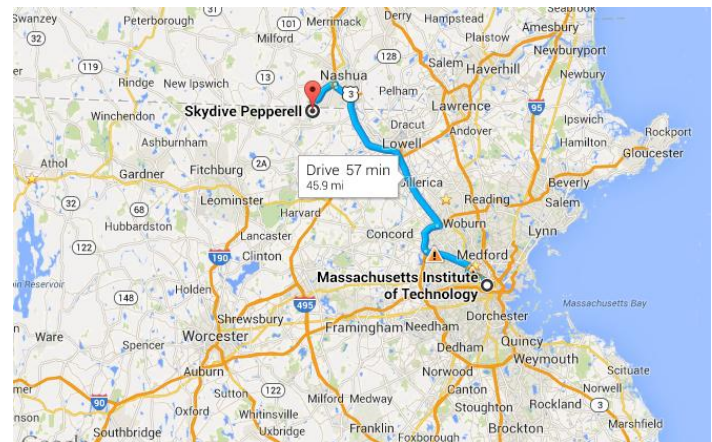

Banks

Member at Large
A-licensed
70 skydives!

- 10 licensed jumpers at MIT and in the nearby community
- 3 students working on their solo license

Where We Jump

- Jumptown (Orange, MA)
 - 1.5 hr drive from MIT
 - USPA Group Member dropzone
 - Experienced, AFF, and tandem
- Skydive Pepperell (Pepperell, MA)
 - 1 hr drive from MIT
 - USPA Group Member dropzone
 - Experienced, AFF, and tandem